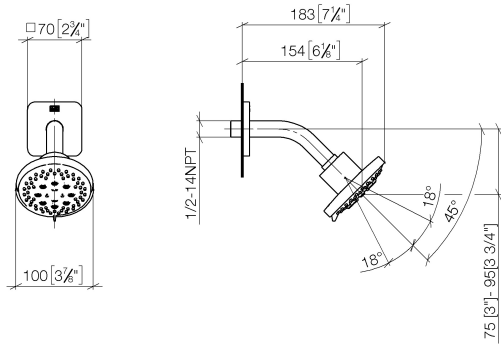

DORNBACHT YARRE Shower head - Chrome

28 504 832

- 180-210mm projection
- ball-joint pivotable through 30°
- normal flow
- with anti-scale system
- spray head Ø 100mm
- rosette Ø 55 mm
- 1/2" connection
- max. flow 7.6 l/min
- rosette Ø 55 mm

Chrome

28 504 832-00

Soft Black

28 504 832-69

Recommended miscellaneous

Concealed wall elbow -

35 085 970 90

DORNBACHT YARRE Shower head - Chrome

28 504 832

mm [inches]

Flow rate chart

Certificates

LGA_28661.

WRAS_240202028.

DORNBACHT YARRE Shower head - Chrome

28 504 832

Spare parts list

No.	Item Number	Name	Quantity used	Delivery time
1	90 27 83 016 00-00	rosette	1	2
2	90 11 03 011 10-00	connection	1	2