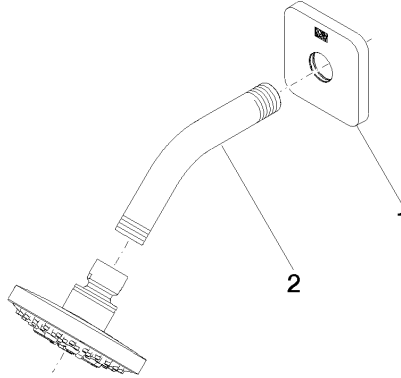

DORNBACHT YARRE Shower head - Chrome

28 504 832

- 180-210mm projection
- ball-joint pivotable through 30°
- normal flow
- with anti-scale system
- spray head Ø 100mm
- rosette Ø 55 mm
- 1/2" connection
- max. flow 7.6 l/min
- rosette Ø 55 mm

Chrome

28 504 832-00

Soft Black

28 504 832-69

Recommended miscellaneous

Concealed wall elbow -

35 085 970 90

DORNBACHT YARRE Shower head - Chrome

28 504 832

mm [inches]

Flow rate chart

Certificates

LGA_28661.

WRAS_240202028.

DORNBACHT YARRE Shower head - Chrome

28 504 832

Spare parts list

No.	Item Number	Name	Quantity used	Delivery time
1	90 27 83 016 00-00	rosette	1	2
2	90 11 03 011 10-00	connection	1	2